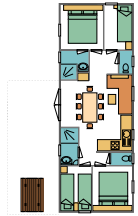

Max 8 persons

Low season	128 € per night
Mid-season	169 € per night
High season	212 € per night

Living space: ca. 44m²

4 bedrooms

- 2 double beds
- 2 single beds
- 1 bunk bed

2 bathrooms & 2 sep. WC

Covered terrace