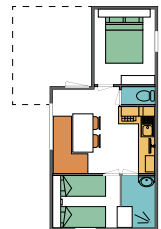

Living space: ca. 31m²

2 bedrooms

- 1 double bed
- 2 single beds

1 bathroom

1 separate WC

Semi-covered terrace

Type D

Max. 6 adults & 1 child up to 3 year