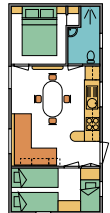

Type D

Max. 4 adults & 1 child up to 7 years

Low season 75 € per night

Mid-season 104 € per night

High season 137 € per night

Living space: ca. 30m²

2 bedrooms :

- 1 double bed
- 2 single beds & 1 childrens bed

1 bathroom

1 separate WC

Type F

Max. 4 adults, 1 child up to 7 & 1 child up to 3 years

Low season 81 € per night

Mid-season 117 € per night

High season 142 € per night

Living space: ca. 32m²

2 bedrooms

- 1 double bed
- 2 single beds, 1 childrens bed & 1 baby bed

1 bathroom with WC

Type I

Max. 4 persons

Low season 89 € per night

Mid-season 125 € per night

High season 154 € per night

Living space: ca. 31m²

2 bedrooms

- 1 double bed
- 2 single beds

1 bathroom

1 separate WC

Semi-covered terrace