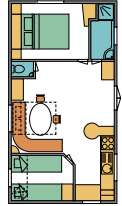

Type D

Max. 4 adults & 1 child up to 7 years

Low season 75 € per night

Mid-season 104 € per night

High season 137 € per night

Living space: ca. 30m²

2 bedrooms :

- 1 double bed
- 2 single beds & 1 childrens bed

1 bathroom

1 separate WC

Type F

Max. 4 adults, 1 child up to 7 & 1 child up to 3 years

Low season 81 € per night

Mid-season 117 € per night

High season 142 € per night

Living space: ca. 32m²

2 bedrooms

- 1 double bed
- 2 single beds, 1 childrens bed & 1 baby bed

1 bathroom with WC

Type I

Max. 4 persons

Low season 89 € per night

Mid-season 125 € per night

High season 154 € per night

Living space: ca. 31m²

2 bedrooms

- 1 double bed
- 2 single beds

1 bathroom

1 separate WC

Semi-covered terrace